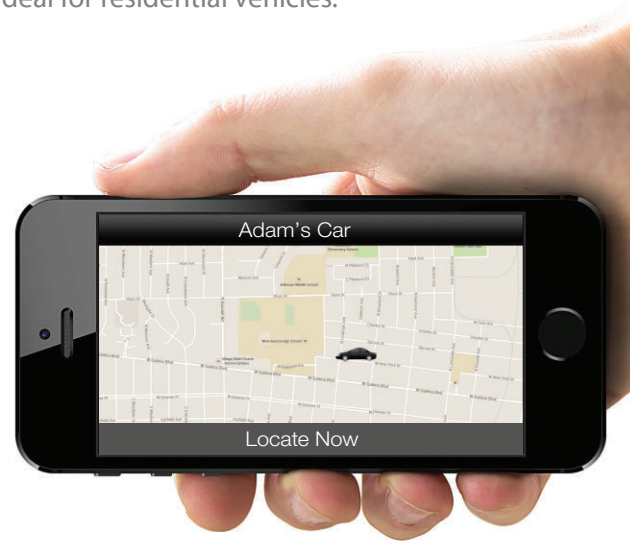

## Know Exactly Where Your Vehicle Is at All Times. Be notified immediately when boundaries, speed limits or time frames are violated.

ULINK™ GPS is an accurate, user-friendly system that provides you with real-time vehicle tracking from any Internet-enabled device. You can view the date, time, location, and even speed of travel. These remote features work with existing ADS ULINK™ services. This system is ideal for residential vehicles.

### For Teen Drivers:

- Know that your teen driver arrives at destination safely
- See where they went, how fast, and how long they stopped
- Ensure they are driving only where permitted
- Receive alerts when speeds, boundaries and curfews are violated

Location

Geo Fence

Speed

**ULINK™ Vehicle Tracker**  
Plugs into vehicle's OBD port

|  | Installation | Monthly |
|--|--------------|---------|
| GPS Tracking Per Vehicle (Self Installation)               | \$149.95     | \$24.95 |
| GPS Tracking Per Vehicle (Professionally Installed by ADS) | \$214.95     | \$24.95 |